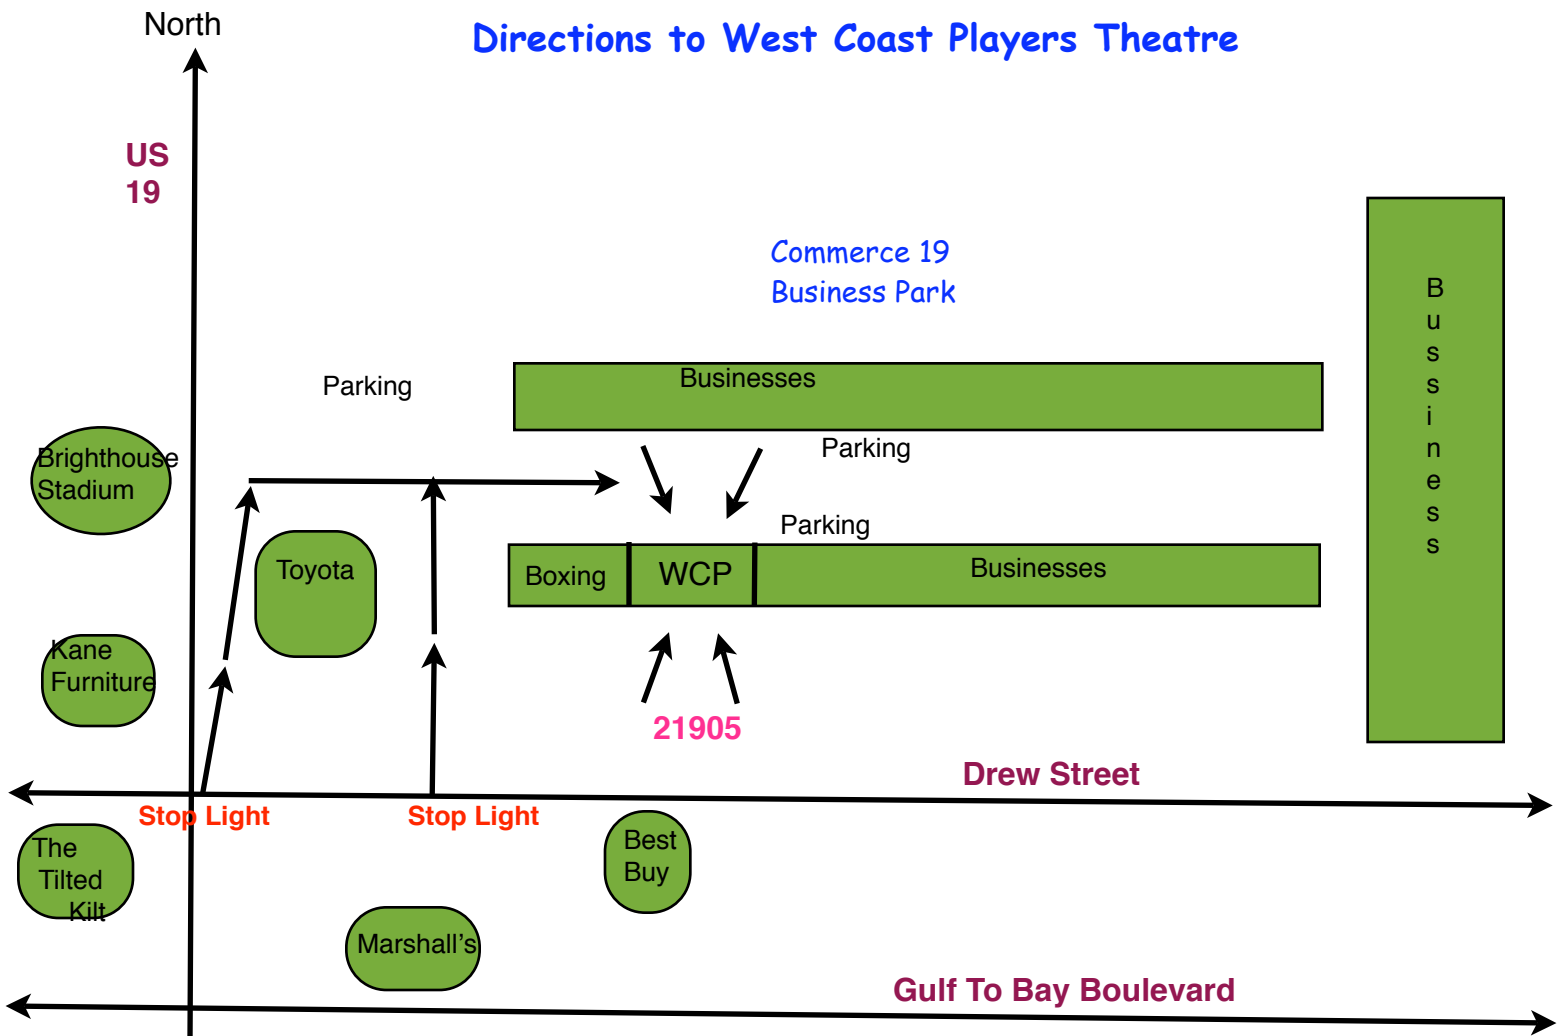

## Directions:

From the north, take 19 south to Drew St. Turn left at the stop light and go under the overpass. At the stop light, turn left and go on the road BEHIND the Toyota dealership to the end of the street. Turn right. WCP is located in the building on the right.

From the south, go north on 19 and turn right on Drew St and go to the stop light. Turn left and go on the road BEHIND the Toyota dealership to the end of the street. Turn right. WCP is located in the building on the right.

From east, go west on Drew St. to the stop light before the 19 overpass. Turn right and go BEHIND the Toyota dealership to the end of the street. Turn right. WCP is located in the building on the right.

From west, go east on Drew St. to the stop light just beyond the 19 overpass at Best Buy. Turn left and go BEHIND the Toyota dealership to the end of the street. Turn right. WCP is located in the building on the right.